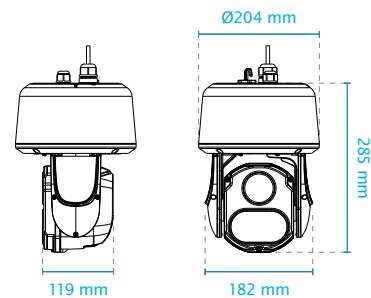

ONVIF	Supported, specification available at www.onvif.org
Intelligent Video	
Video Motion Detection	Five-window video motion detection
Auto-Tracking	Auto-tracking on moving object
Alarm and Event	
Alarm Triggers	Manual trigger, periodical trigger, system boot, recording notification, camera tampering detection, audio detection, motion detection
Alarm Events	Event notification using digital output, HTTP, SMTP, FTP and NAS server File upload via HTTP, SMTP, FTP and NAS server
General	
Connectors	RJ-45 cable connector for Network 10/100/1000Mbps PoE connection Audio input Audio output DC 48V power input Digital input*4 Digital output*2 RS-485 for PTZ control (PelcoD protocol, Baud rate 2400)
LED Indicator	System power and status indicator
Power Input	95W PoH/PoE DC 48V
Power Consumption	Max. 87 W (Heater on) Max. 39 W (Heater off)
Dimensions	Ø: 204 mm x 285 mm
Weight	Net: 6030 g
Casing	Weather-proof IP66-, Vandal-proof IK10- and NEMA 4X-rated housing
Safety Certifications	CE, FCC Class A, VCCI, C-tick, NEMA 4X, UL
Operating Temperature	-50°C ~ 55°C (-58°F ~ 131°F)
Humidity	90%
Warranty	36 months
System Requirements	
Operating System	Microsoft Windows 8/7/Vista/XP/2000
Web Browser	Mozilla Firefox 7~43 (streaming only) Internet Explorer 7/8/9/10/11
Other Players	VLC: 1.1.11 or above Quicktime: 7 or above
Included Accessories	
CD	User's manual, quick installation guide, Installation Wizard 2, VAST
Others	Wall mount bracket, screws, waterproof connectors, terminal blocks, quick installation guide, warranty card, alignment sticker, ground wire, T25 stardriver, software CD, desiccant bags, AO-003 I/O cable
Dimensions